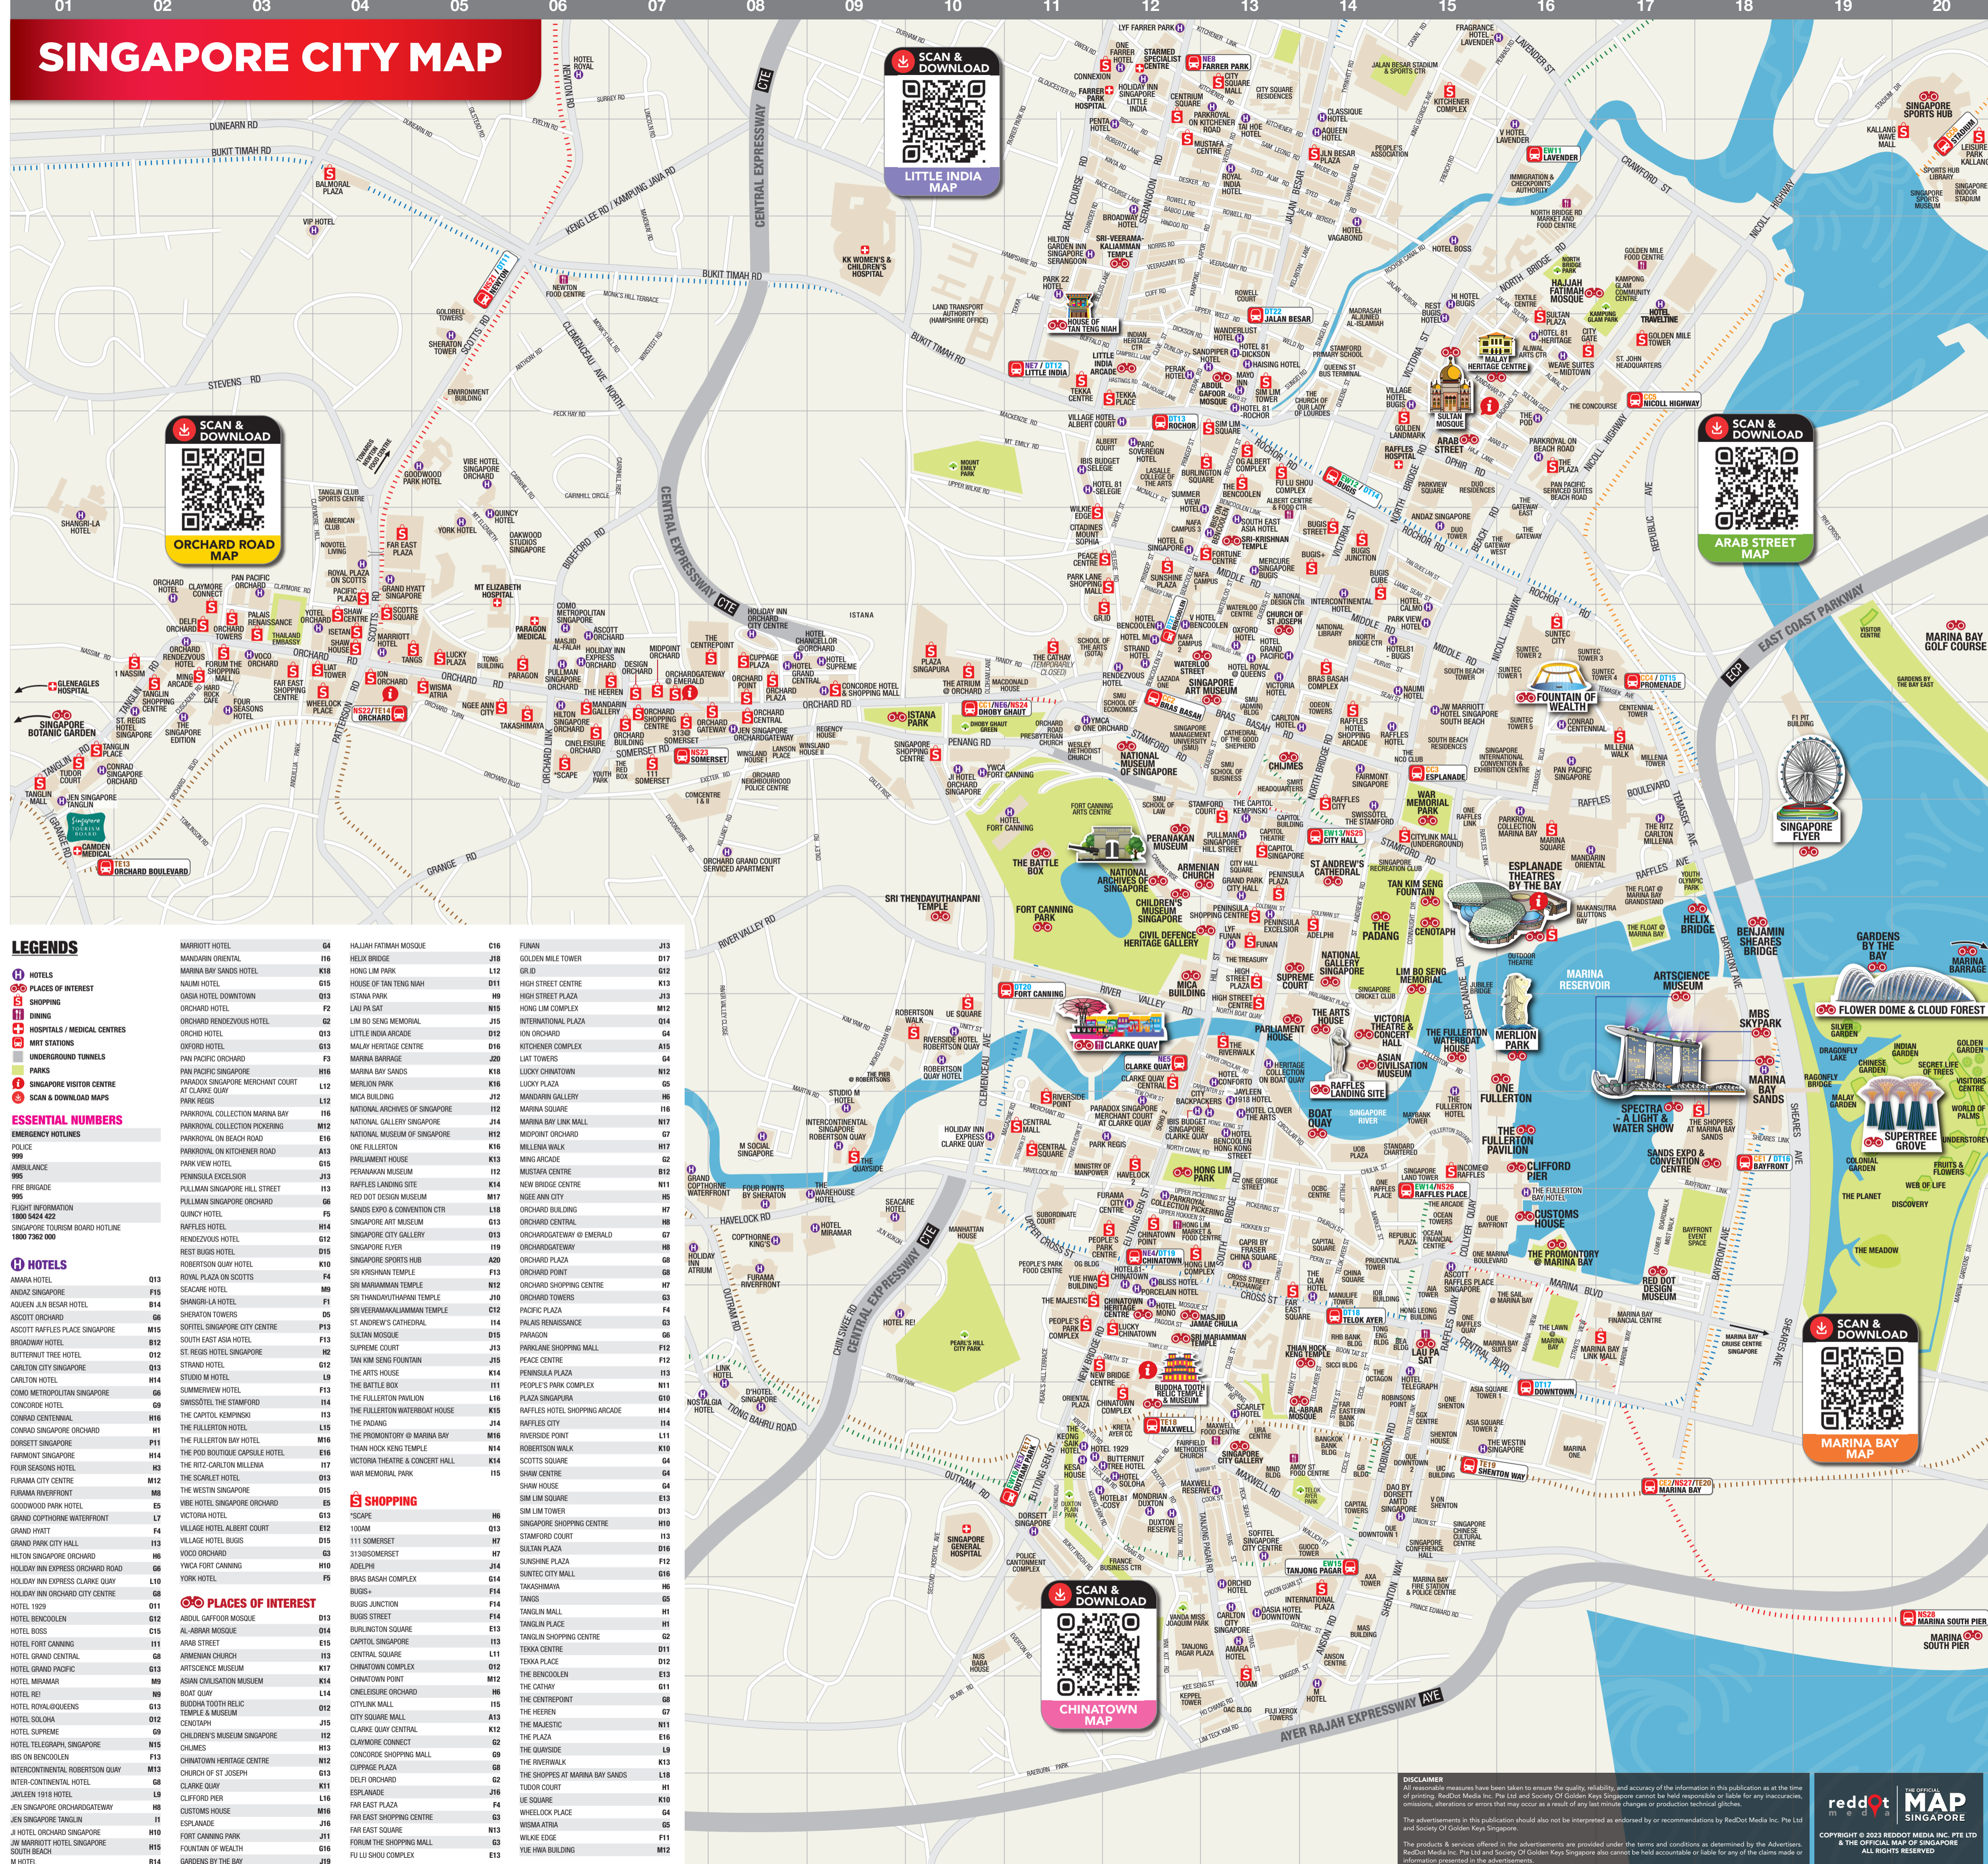

DOWNTOWN

Company: Downtown Travel Services Pte Ltd
Email: enquiries@tchospitality.asia
Phone: 67038000
Website: dts.com.sg
Address: Subaru Showroom 25 Leng Kee Road, Singapore 150097

Chef Kenjiro Hashida invites you to embark on a culinary journey through Hashida Singapore's Sando pathways, where you will discover a plethora of inventive creations served in his signature omakase menus.

For reservations, please call (65) 8129 5336, 77 Amoy Street, Singapore 069896 or email info@hashidasingapore.com

SINGAPORE CITY MAP

SCAN & DOWNLOAD

ORCHARD ROAD MAP

SCAN & DOWNLOAD

LITTLE INDIA MAP

SCAN & DOWNLOAD

ARAB STREET MAP

SINGAPORE FLYER

SCAN & DOWNLOAD

MARINA BAY MAP

SCAN & DOWNLOAD

CHINATOWN MAP

SCAN & DOWNLOAD

PLACES OF INTEREST

SCAN & DOWNLOAD

SHOPPING

SAVE 10% WITH CODE: LCD10
VALID 3/11/23 - 02/05/24

NOVA

www.novabar.sg

Revel at our rooftop bar 282m above with a panoramic view of the city.

OPENS 04 2023

1 Raffles Place
Levels 61-63

High House

www.highhouse.sg

A transcendent day-to-night dining & lounge destination.

MUSEUM OF ICE CREAM

VISIT SINGAPORE'S WORLD FAMOUS ATTRACTION

WHERE ICE CREAM IS UNLIMITED AND FUN IS ENDLESS

★★★★★

SAVE 10% WITH CODE: LCD10
VALID 3/11/23 - 02/05/24

CRAFTED

637 CANTON ROADS

From the Freshest Produce to your Table.

(65) 8886 2618 dine@crafted.com.sg
26 Beach Road, #B1-21, South Beach Avenue, Singapore 189768

SG

Passion Made Possible

SG

Rasam

A multicultural experience of Singapore's Heritage Cuisine by Chef Damian D'Silva.

For Reservations: paparempapp.sg (65) 9459 1603 www.empapp.sg
Pad. Place Residences at PLQ 201-01 Singapore 409053 kempapp.sg

CitiTrans

Bus Transit Pte Ltd

Daily Staff Transport Service
Shuttle Bus Service
Adhoc Charter Service

Website: www.citrans.com.sg
Telephone: 6310 8301
Email: enquiry@citrans.com.sg